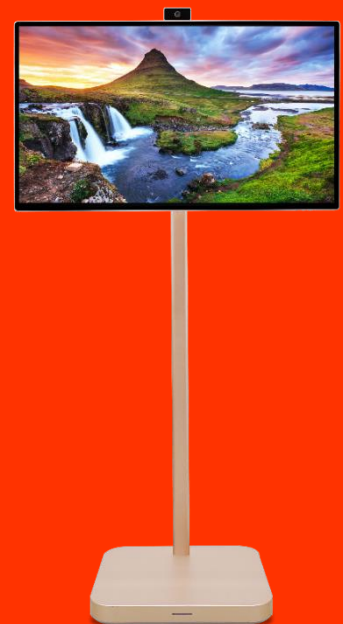

## *JoinME Rollable Smart Device*

Product Sheet v1.0

- 31.5" 4K UHD display
- DCI-P3 95%
- Android system
- Google service and Play Store support
- 8M magnetic camera, 4-array microphone, & speaker
- HDR10 support
- WiFi 6 & Bluetooth support
- Screen mirroring
- Built-in battery (4 hrs usage) and rollable wheels
- Ultrathin
- Touch screen, compatible with MPP 2.0 pen
- Pivot, height, swivel, tilt, moveable camera, G-sensor, light sensor
- 8-core 6nm CPU, 8+128G DDR & EMMC

### **Applicable scenarios:**

- Use like a big tablet, with 4K HDR touch
- Rollable smart device can be a monitor & TV
- Conferencing/streaming display
- Drawing tablet

\*All images used are for illustration purposes only. Actual product may differ from images shown. Product specs and availability subject to change without notice. All images, gaming IP used for illustrate the feature are for internal use only, please do not release or copy to on line & off line channel. Please do not use them to generate marketing assets

# Specifications

Panel	Model	32S1U Pro
	Display Size	31.5"
	Maximum Resolution and Refresh Rate	HDMI: 3840x2160@60Hz Type-C: 3840x2160@60Hz
	Glare	No
	Panel	VA
	Response Time	21ms
	Brightness	350 nits (cd/m2)
	Viewing Angle	178° (H), 178° (V)
	Colors	16.7M
	Bits/Color Gamut	8Bit/DCI-P3 95%
System	Input Signal	Mini HDMI (v2.0) + Type-C(10W)
	VESA Wall Mounting	N/A
	Speaker	10Wx2
	Power Supply (100 - 240 V)	External
	Tilt	-18°~+18°
	Swivel	±30°
	Height Adjustment	200mm
	Pivot	±90°

## 4K UHD

AOPEN S1 series bring users into a perfect colorful world in up to 4K UHD 3840 x 2160, and provides the finest natural and sharp original quality.