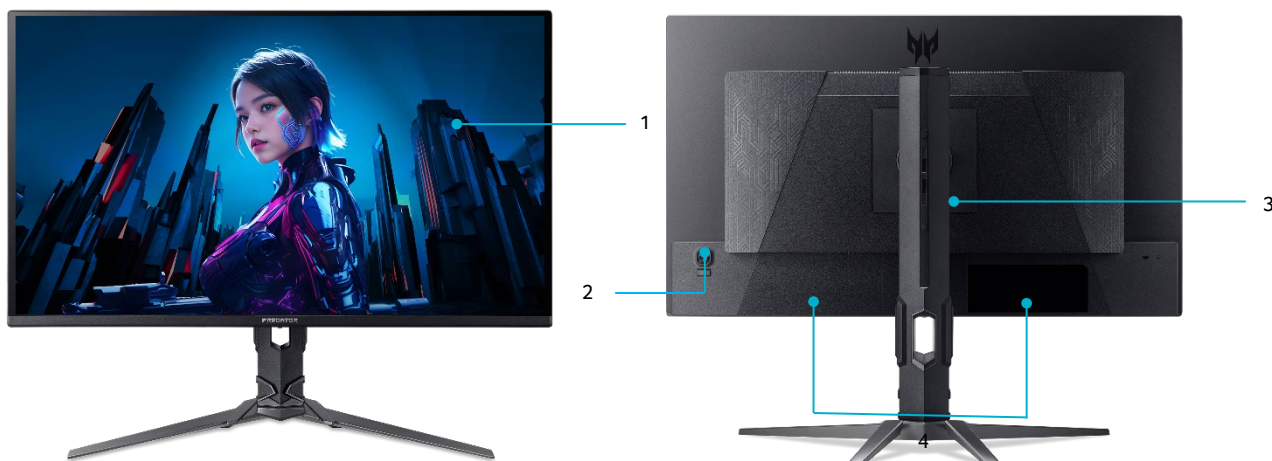

Predator X27U W3

QD-OLED Gaming Display

- 26.5" WQHD (2560x1440) quantum dot OLED gaming monitor
- 240Hz Refresh Rate, with DRR for 240Hz and 60Hz (DP only)
- 0.03ms Response Time
- AMD FreeSync™ Premium (applying)
- DCI-P3 99% wide color gamut
- HDR10 support
- Delta E<2 high color accuracy
- HDMI 2.1, supports PS5 and XBOX Series X¹
- HDMI 2.1, supports PC gaming²
- Ergostand with tilt, swivel, pivot, and height adjustment
- BlueLightShield Pro
- 100% paper packaging

Product views	1. 26.5" 16:9 display 2. Power button/OSD button	3. VESA wall mount 4. 2Wx2 speaker
Color	Black	
Dimensions and weight	Dimensions: 60.31 (W) x 42.29~57.29 (H) x 4.25 (D) cm 23.52 (W) x 16.49~22.34 (H) x 1.66 (D) inch	Weight: 5.33 kg 12 lbs
Size	26.5" (16:9)	
Active display area	590 x 334 mm	
Maximum resolution	HDMI:2560x1440@240Hz DP:2560x1440@240Hz DCI-P3 99%	QD-OLED Panel
Response time	0.03ms (GTG)	
Contrast ratio	1,500,000:1	
Brightness	200nits	
Viewing angle (CR=10)	178° (H), 178° (V)	
Colors	1.07B	
Bits	10Bits	
Input signal	• 2HDMI(2.1)+1DisplayPort(1.4)+SPK+Audio out	
Speakers	2Wx2	
VESA Wall mounting	100x100mm	
Power supply	Internal (C13/C14)	
Support	AMD FreeSync™ Premium (applying)	
ErgoStand	Tilt • -5° ~ 25° Swivel • ±20°	Height adjustment • 150 mm Pivot • ±90°

We named our line of gaming products after a fierce hunter – the Predator. We design gear for serious gamers – members of what we call the Predator tribe. Every member of our tribe has the soul of a warrior on the path to battle. We each bear the mark of our deadly mission. Our ancestors painted their bodies with dirt and blood to strike fear into the hearts of their enemies and rally comrades to battle. We draw inspiration from these intimidating marks. The symbol of the Predator tribe represents loyalty, power and ferocity. Use it wisely. Embolden your tribe and demoralize the enemy. Lead us to victory