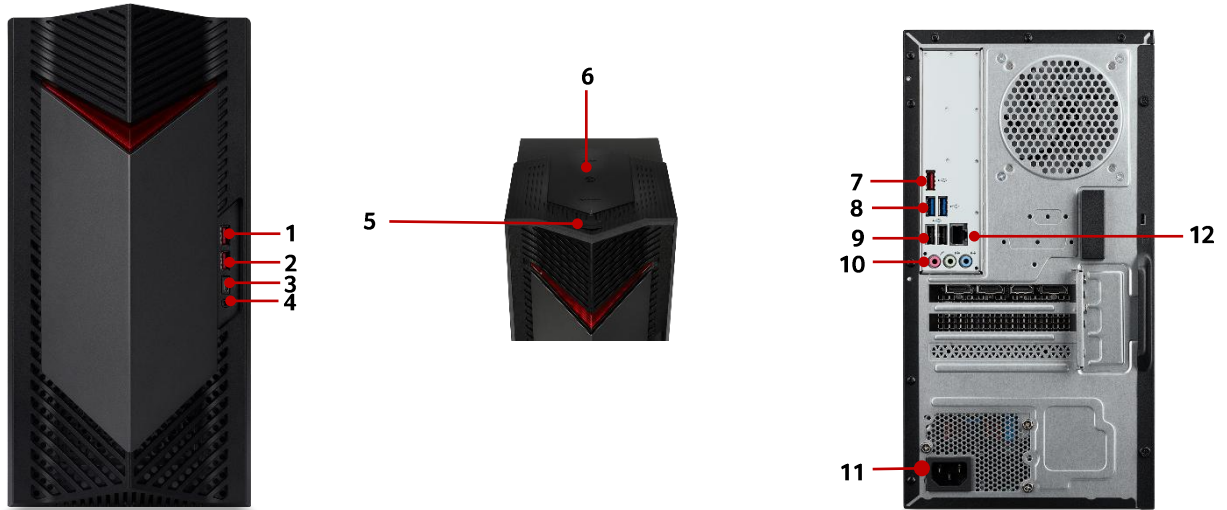

Product views	1. USB 3.2 Gen 2 (10 Gbps) Type-A port 2. USB 3.2 Gen 2 (10 Gbps) Type-A port 3. USB 3.2 Gen 2 (10 Gbps) Type-C™ port 4. Headset/speaker jack 5. Power button 6. Wireless charger	7. USB 3.2 Gen 2 (10 Gbps) Type-A port 8. Two USB 3.2 Gen 1 (5 Gbps) Type-A ports 9. Two USB 2.0 (480 Mbps) Type-A ports 10. Audio jacks 11. Power connector 12. Ethernet (RJ-45) port
Operating system	ESHELL	
CPU and chipset	CPU Intel Core Ultra 7 265F Chipset: Intel® B860 Chipset	
Memory	16 + 16 GB DDR5 5600 MHz UDIMM ● Up to 32 GB of Dual-channel DDR5 5600 MHz	
Storage	Hard disk drive ● 1024 GB M.2 2280 PCI-e Gen4 SSD	
Graphics	NVIDIA® GeForce® RTX™ 5060 8GB GDDR7	
Audio	DTS:X® Ultra	
Communication	WLAN ● 802.11ax/ac/a/b/g/n, Wi-Fi 7 and Bluetooth® 5.3 LAN ● Realtek® 8118AS Dragon Gigabit Ethernet	
Expansion slot(s)	● PCIe x16 slot(s): 1 ● M.2 slot (for SSD): 2 ● M.2 slot (for WLAN): 1	
Dimensions	175 (W) x 386 (D) x 392 (H) mm (6.89 x 15.2 x 15.43 inches)	
Power supply and adapter	Power supply ● 500 W single-rail 12 V PFC (EuP), auto-sensing, 80PLUS Platinum, TFX, TCO10.0	
Windows Desktop Apps	In-House ● Acer Care Center ● Acer Product Registration ● Acer User Experience Program Framework ● Quick Access ● Storage Utilities Search ● NitroSense	Lifestyle ● Intel® Unison™ Games ● Forge of Empires ● Google Play Games ● PLANET9 Stub
System compliance	RoHS	
Options and accessories		
Certification	3 years warranty	

As a phenomenon known to thin-film transistors (TFTs), liquid crystal displays (LCDs) commonly exhibit a small number of discoloration dots, as so-called "non-conforming pixels." This phenomenon is a limitation of TFT LCD technology, not a product defect, and as such is not covered by Acer's warranty. In a continuing effort to improve the quality of our products, information in this document is subject to change without notice. Images shown are only representations of some of the configurations available for this model. Availability may vary depending on region.

© 2023. All rights reserved.

Ultrabook, Celeron, Celeron Inside, Core Inside, Intel, Intel Logo, Intel Arc graphics, Intel Atom, Intel Atom Inside, IntelCore, Intel Inside, Intel Inside Logo, Intel vPro, Intel Evo, Pentium, Pentium Inside, vPro Inside, Xeon, Xeon Inside, Intel Agilix, Arria, Cyclone, Movidius, eASIC, Ethernet, Iris, Killer, MAX, Select Solutions, Si Photonics, Stratix, Tofino, and Intel Optane are trademarks of Intel Corporation or its subsidiaries.

About Acer