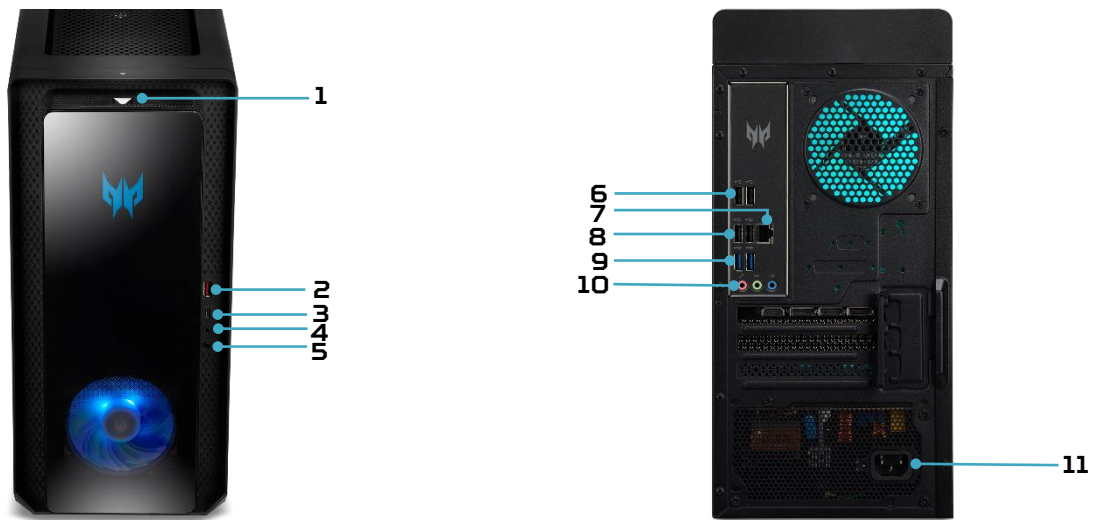

PREDATOR ORION 3000

Product views	<ol style="list-style-type: none"> Power button USB 3.2 Gen 2 (10 Gbps) Type-A port USB 3.2 Gen 2x2 (20 Gbps) Type-C™ port Headset/speaker jack 	<ol style="list-style-type: none"> Microphone jack Two USB 2.0 (480 Mbps) Type-A ports Ethernet (RJ-45) port Two USB 2.0 (480 Mbps) Type-A ports 	<ol style="list-style-type: none"> Two USB 3.2 Gen 1 (5 Gbps) Type-A ports Audio jacks Power connector
Operating system^{1, 2}	Windows 11 Home 64-bit.		
CPU and chipset¹	Intel® Core™ i7 14th gen processors, Intel® UHD Graphics 770		
Memory^{1, 3, 4}	Chipset: Intel® B760 Chipset 16 GB DDR5 5600 MHz UDIMM ● Up to 64 GB of Dual-channel DDR5 4000 MHz		
Storage^{1, 5}	Hard disk drive 1024 GB GB M.2 2280 PCIe Gen 4 SSD		
Graphics⁶	NVIDIA® GeForce® RTX™ 4060 with 8 GB of GDDR6X		
Audio	DTS:X® Ultra		
Communication	WLAN: ● 802.11ax/ac/a/b/g/n, Wi-Fi 6E and Bluetooth® 5		
Expansion slot(s)	● PCIe x16 slot(s): 1 ● PCIe x1 slot(s): 1 ● M.2 slot (for SSD): 2 ● M.2 slot (for WLAN): 1		
Windows Desktop Apps⁷	In-House ● Acer Care Center ● Acer Configuration Manager ● Acer Product Registration ● Acer User Experience Program Framework ● Power Management Setting ● Quick Access ● Storage Utilities	Search ● PredatorSense	Warranty: 3 years carry in
Dimensions	175 (W) x 377 (D) x 385 (H) mm (6.89 x 14.84 x 15.16 inches)		
Power supply and adapter	Power supply ● 500 W PFC, auto-sensing, 80PLUS® Gold, ATX		
System compliance	RoHS, ENERGY STAR®		
Certification	BSMI, VCCI, CE, FCC, CB,		
1.	Specifications vary depending on model.	6.	Total available graphics memory comprises dedicated video memory, system memory, and shared system memory. This figure will vary depending on system memory, installed drivers, BIOS settings and other factors.
2.	64-bit software is required to enjoy the advantages of 64-bit processing.	7.	Bundled software may vary depending on hardware configuration, OS and regional availability.
3.	A 64-bit operating system is required to enjoy the ultimate performance of 4 GB or higher memory.		
4.	Memory speed may vary, depending on the CPU, chipset or memory fitted.		
5.	1 GB is 1 billion bytes. Actual formatted capacity is less and may vary depending on preloaded materials and operating environment. Recovery Management uses a portion of the stated hard disk capacity as dedicated backup space.		