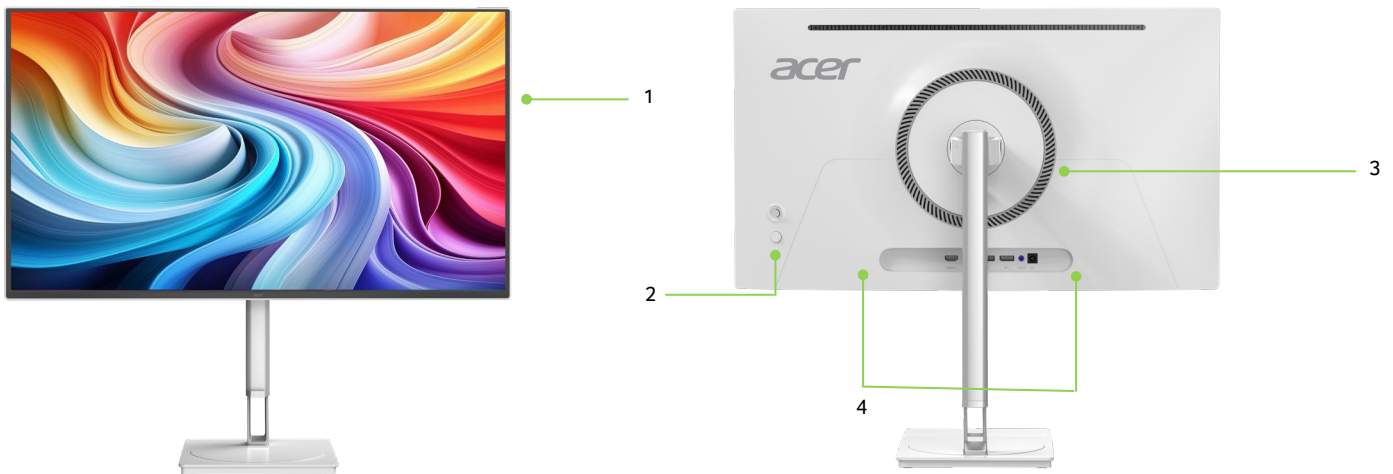

Acer CE270U X

OLED prosumer display

- 26.5" WQHD (2560x1440) monitor
- QD-OLED
- 240Hz refresh rate, with DRR for 240Hz and 60Hz
- 0.03ms (GTG)
- DCI-P3 99% wide color gamut
- HDR10 support
- Delta E<2 high color accuracy
- AMD FreeSync Premium (applying)
- Ergostand with tilt, swivel, pivot, and height adjustment
- PIP/PBP
- 100% paper packaging
- BlueLightShield Pro

Product views	1. 26.5" 16:9 display 2. Power button/OSD button	3. VESA wall mount 4. 3Wx2 speaker
Color	White	
Dimensions and weight	Dimensions: 61.11 (W) x 55.30~40.30 (H) x 19.6 (D) cm 24.06 (W) x 21.77~15.87 (H) x 7.72 (D) inch	Weight: 5.15 kg. 11.33 lb.
Size	26.5" (16:9)	
Active display area	590x334 mm	
Maximum resolution	HDMI:2560x1440@240Hz DP:2560x1440@240Hz	
	DCI-P3 99%	QD-OLED
Response time	0.03ms (GTG)	
Contrast ratio	1,500,000:1 (Native)	
Brightness	Typ. 200nits, Peak 400nits @ HDR 10%	
Viewing angle (CR=10)	178° (H), 178° (V)	
Colors	1.07B	
Bits	10bit	
Input signal	<ul style="list-style-type: none"> 2HDMI(2.1)+2DisplayPort(1.4)+SPK+Audio out 	
Speakers	3Wx2	
VESA Wall mounting	100 X 100mm	
Power supply	External (C5/C6)	
Tear Technology	AMD FreeSync Premium (applying)	
ErgoStand	Tilt <ul style="list-style-type: none"> -5° ~ 25° Swivel <ul style="list-style-type: none"> ±178° 	Height adjustment <ul style="list-style-type: none"> - Pivot <ul style="list-style-type: none"> ±90°