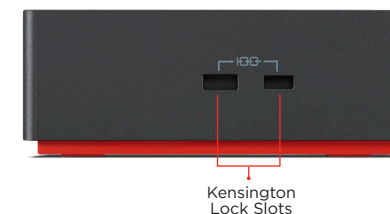

Why you need Lenovo ThinkPad Thunderbolt™ 4 Workstation Dock

Limitless possibilities

Transform any workstation into a productivity powerhouse by plugging in a single cable. Instantly add an 8K @ 30 Hz display or up to four 4K @ 60 Hz displays, lightning-fast 40 Gbps transfer speed, vPro® Support, and much more.

Unmatched performance

With an upgraded 230W power delivery, the Workstation Dock delivers unmatched performance and compatibility on all Thunderbolt™ 3 and 4, USB4, and USB-C laptops* - regardless of brand or OS.

Smart remote management

When paired, the improved hardware and Dock Manager app provide a streamlined firmware updating and management experience that reduces IT management time and ensures users are never interrupted.

* Lenovo USB-C & Thunderbolt™ Docks function with laptops that support industry standard USB-C Alt-Mode or Thunderbolt™ protocols through their Type C™ port. Lenovo USB-C and Thunderbolt™ Docks support additional features, such as MAC address passthrough, WOL and mirrored power button, on most Lenovo ThinkPad laptops, but such features may not be available on certain other Lenovo laptops or non-Lenovo branded laptop systems.

Smarter
technology
for all

Lenovo