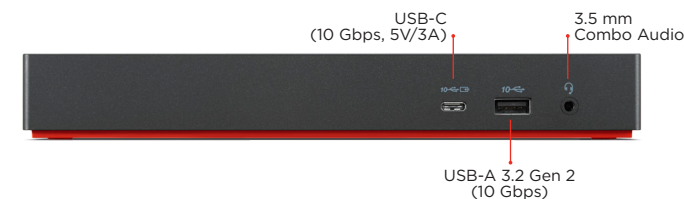

Why you need Lenovo ThinkPad Thunderbolt™ 4 Workstation Dock

Limitless possibilities

Transform any workstation into a productivity powerhouse by plugging in a single cable. Instantly add an 8K @ 30 Hz display or up to four 4K @ 60 Hz displays, lightning-fast 40 Gbps transfer speed, vPro® Support, and much more.

Unmatched performance

With an upgraded 230W power delivery, the Workstation Dock delivers unmatched performance and compatibility on all Thunderbolt™ 3 and 4, USB4, and USB-C laptops* - regardless of brand or OS.

Smart remote management

When paired, the improved hardware and Dock Manager app provide a streamlined firmware updating and management experience that reduces IT management time and ensures users are never interrupted.

* Lenovo USB-C & Thunderbolt™ Docks function with laptops that support industry standard USB-C Alt-Mode or Thunderbolt™ protocols through their Type C™ port. Lenovo USB-C and Thunderbolt™ Docks support additional features, such as MAC address passthrough, WOL and mirrored power button, on most Lenovo ThinkPad laptops, but such features may not be available on certain other Lenovo laptops or non-Lenovo branded laptop systems.

Smarter
technology
for all

Lenovo