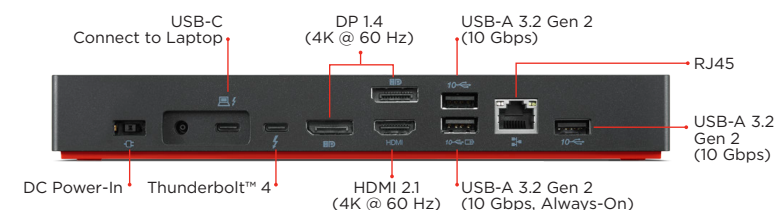

Why you need Lenovo ThinkPad Thunderbolt™ 4 Workstation Dock

Limitless possibilities

Transform any workstation into a productivity powerhouse by plugging in a single cable. Instantly add an 8K @ 30 Hz display or up to four 4K @ 60 Hz displays, lightning-fast 40 Gbps transfer speed, vPro® Support, and much more.

Unmatched performance

With an upgraded 230W power delivery, the Workstation Dock delivers unmatched performance and compatibility on all Thunderbolt™ 3 and 4, USB4, and USB-C laptops* - regardless of brand or OS.

Smart remote management

When paired, the improved hardware and Dock Manager app provide a streamlined firmware updating and management experience that reduces IT management time and ensures users are never interrupted.

* Lenovo USB-C & Thunderbolt™ Docks function with laptops that support industry standard USB-C Alt-Mode or Thunderbolt™ protocols through their Type C™ port. Lenovo USB-C and Thunderbolt™ Docks support additional features, such as MAC address passthrough, WOL and mirrored power button, on most Lenovo ThinkPad laptops, but such features may not be available on certain other Lenovo laptops or non-Lenovo branded laptop systems.

Smarter
technology
for all

Lenovo